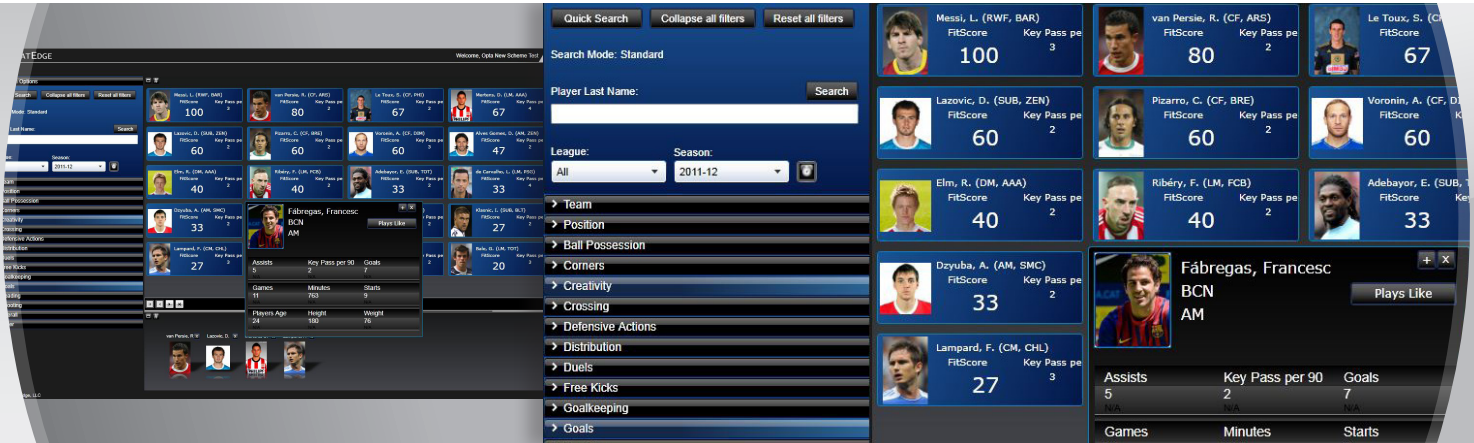

Product Overview

OptaPro has teamed up with StratBridge LLC to develop the next generation of football analysis software using the latest technologies available. This partnership ensures that football clubs can have access to the world's largest database of player performance data viewed through market-leading and

unique analytical tools. The entirely online solution allows users to explore OptaPro's massive player database, run player comparisons, view seasonal trends and identify which players fit your own defined performance indicators. The interface and data are entirely customisable to each team.

Performance Data

Opta have collated the most comprehensive database of player performance data across the major European leagues, with up to five seasons of data from: Premier League, Champions League, Europa League, La Liga, Serie A, Bundesliga, 2. Bundesliga, Ligue 1, Eredivisie, MLS, Copa Libertadores, Mexican Primera, Spanish Segunda, Russian Premier League, Norwegian Tippeligaen and Portuguese Primeira Liga. Opta collect up to 2000 events from every game, including full details of every ball contact.

Data Scout Software

Successfully used by NBA and NFL teams for the last five years, DataScout delivers sophisticated data analysis for players and teams. The interface and data can be defined by the user to create an objective player profile based on Opta data. DataScout scouting then also allows an organisation to create report templates for subjective ratings and text, thus bringing together both subjective and objective player analysis.